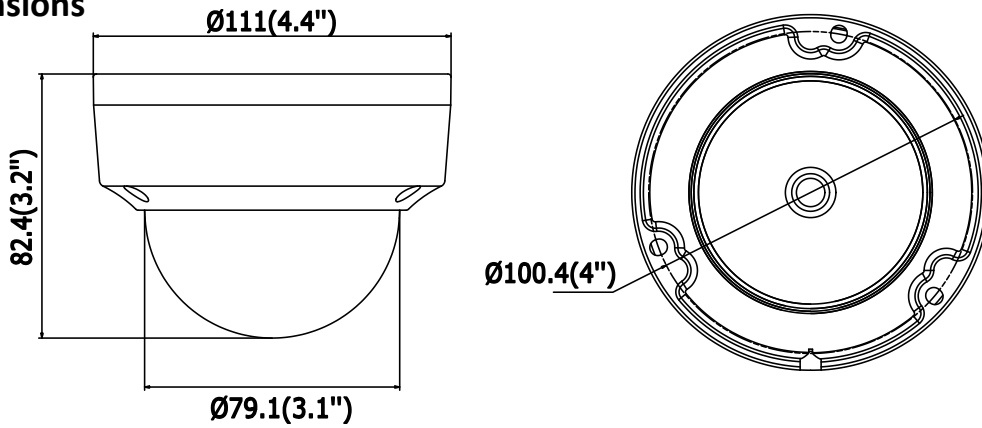

Dimensions

Unit: mm

Accessories

DS-1259ZJ

DS-1272ZJ-110

DS-1272ZJ-110B

DS-1271ZJ-110

DS-1280ZJ-DM18

DS-1276ZJ

DS-1275ZJ

DS-1250ZJ

Distributed by